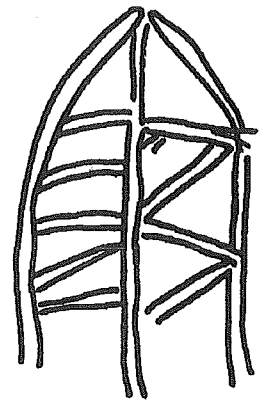

Key to Kentucky Rock Art Symbols

From: *Rock Art of Kentucky* by Fred E. Coy, Jr., Thomas C. Fuller, Larry G. Meadows, and James L. Swauger. The University Press of Kentucky, Lexington. 1997.

Kentucky Rock Art Symbols

KENTUCKY CAVE ART SYMBOLS
drawings after actual cave art designs

Key to Kentucky Cave Art Symbols

Turtle Figure
Mud Glyph
Crumps Cave
Warren County

Shield
Mud Glyph
Crumps Cave
Warren County

ZigZag
Mud Glyph
Glyph Passage Cave
Adair County

Concentric Circles
Mud Glyph
Crumps Cave
Warren County

Chevrons
Mud Glyph
Glyph Passage Cave
Adair County

Geometric Design
Mud Glyph
Crumps Cave
Warren County

Turtle
Pictograph
Salts Cave
Hart County

Cross-Hatching Design
Mud Glyph
Glyph Passage Cave
Adair County

Human Figure
Mud Glyph
Crumps Cave
Warren County

Human Face (?)

Devils Looking Glass
Pictograph
Mammoth Cave
Edmonson County

Geometric Design