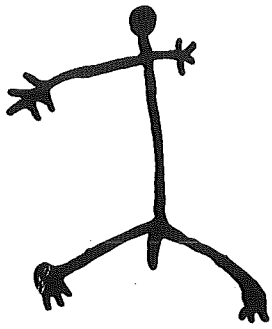

Key to Kentucky Rock Art Symbols

From: *Rock Art of Kentucky* by Fred E. Coy, Jr., Thomas C. Fuller, Larry G. Meadows, and James L. Swauger. The University Press of Kentucky, Lexington. 1997.

Kentucky Rock Art Symbols

KENTUCKY CAVE ART SYMBOLS
drawings after actual cave art designs

Key to Kentucky Cave Art Symbols

Turtle Figure
Mud Glyph
Crumps Cave
Warren County

Shield
Mud Glyph
Crumps Cave
Warren County

ZigZag
Mud Glyph
Glyph Passage Cave
Adair County

Human Figure
Mud Glyph
Crumps Cave
Warren County

Human Face (?)

Devils Looking Glass
Pictograph
Mammoth Cave
Edmonson County

Geometric Design