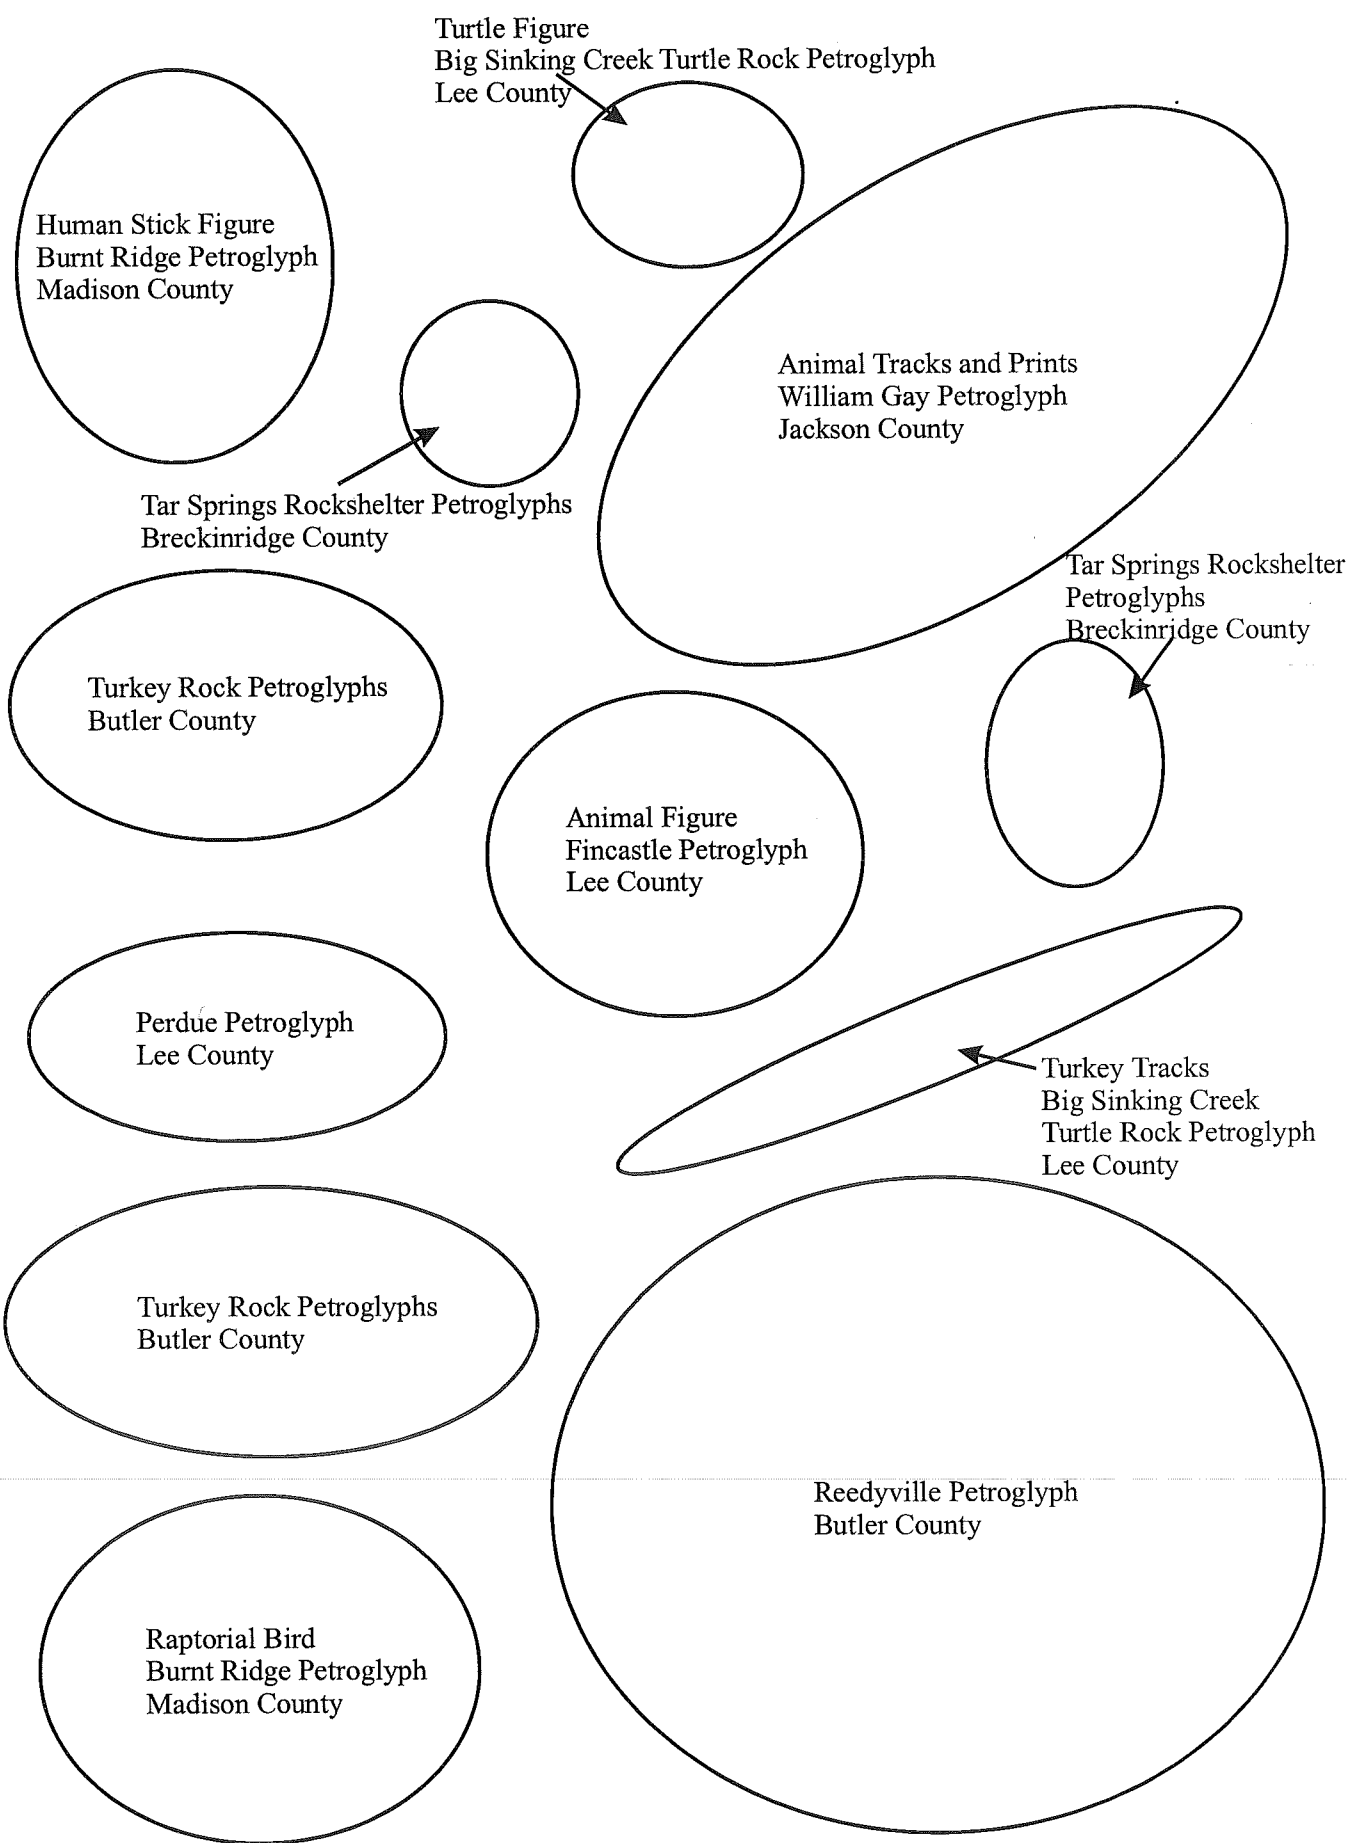

Key to Kentucky Rock Art Symbols

From: *Rock Art of Kentucky* by Fred E. Coy, Jr., Thomas C. Fuller, Larry G. Meadows, and James L. Swauger. The University Press of Kentucky, Lexington. 1997.

Kentucky Rock Art Symbols

KENTUCKY CAVE ART SYMBOLS
drawings after actual cave art designs

Key to Kentucky Cave Art Symbols

Turtle Figure
Mud Glyph
Crumps Cave
Warren County

Shield
Mud Glyph
Crumps Cave
Warren County

ZigZag
Mud Glyph
Glyph Passage Cave
Adair County

Concentric Circles
Mud Glyph
Crumps Cave
Warren County

Chevrons
Mud Glyph
Glyph Passage Cave
Adair County

Geometric Design
Mud Glyph
Crumps Cave
Warren County

Turtle
Pictograph
Salts Cave
Hart County

Cross-Hatching Design
Mud Glyph
Glyph Passage Cave
Adair County

Human Figure
Mud Glyph
Crumps Cave
Warren County

Human Face (?)

Devils Looking Glass
Pictograph
Mammoth Cave
Edmonson County

Geometric Design