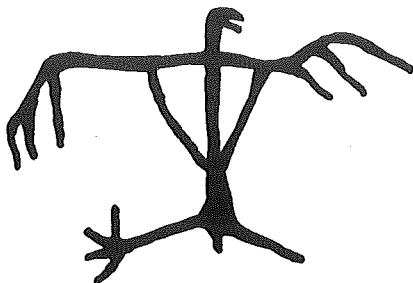

Key to Kentucky Rock Art Symbols

From: *Rock Art of Kentucky* by Fred E. Coy, Jr., Thomas C. Fuller, Larry G. Meadows, and James L. Swauger. The University Press of Kentucky, Lexington. 1997.

Kentucky Rock Art Symbols

KENTUCKY CAVE ART SYMBOLS
drawings after actual cave art designs

Key to Kentucky Cave Art Symbols

Turtle Figure
Mud Glyph
Crumps Cave
Warren County

Shield
Mud Glyph
Crumps Cave
Warren County

ZigZag
Mud Glyph
Glyph Passage Cave
Adair County

Human Figure
Mud Glyph
Crumps Cave
Warren County

Human Face (?)

Devils Looking Glass
Pictograph
Mammoth Cave
Edmonson County

Geometric Design