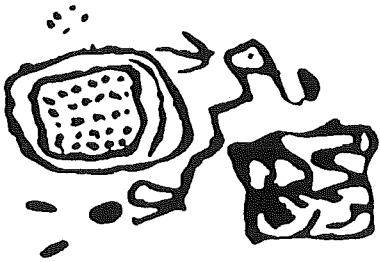

Key to Kentucky Rock Art Symbols

From: *Rock Art of Kentucky* by Fred E. Coy, Jr., Thomas C. Fuller, Larry G. Meadows, and James L. Swauger. The University Press of Kentucky, Lexington. 1997.

Kentucky Rock Art Symbols

KENTUCKY CAVE ART SYMBOLS
drawings after actual cave art designs

Key to Kentucky Cave Art Symbols

Turtle Figure
Mud Glyph
Crumps Cave
Warren County

Shield
Mud Glyph
Crumps Cave
Warren County

ZigZag
Mud Glyph
Glyph Passage Cave
Adair County

Human Figure
Mud Glyph
Crumps Cave
Warren County

Human Face (?)

Devils Looking Glass
Pictograph
Mammoth Cave
Edmonson County

Geometric Design