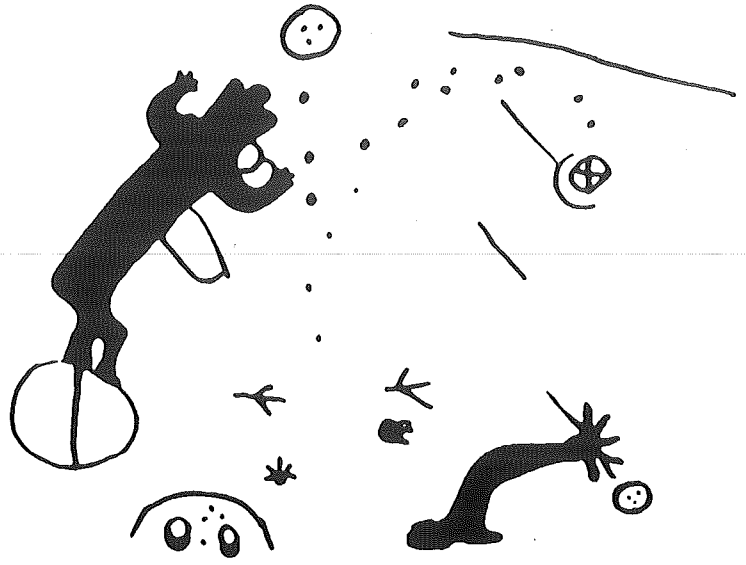

KENTUCKY CAVE ART SYMBOLS
drawings after actual cave art designs

Key to Kentucky Cave Art Symbols

Turtle Figure
Mud Glyph
Crumps Cave
Warren County

Shield
Mud Glyph
Crumps Cave
Warren County

ZigZag
Mud Glyph
Glyph Passage Cave
Adair County

Human Figure
Mud Glyph
Crumps Cave
Warren County

Human Face (?)

Devils Looking Glass
Pictograph
Mammoth Cave
Edmonson County

Geometric Design