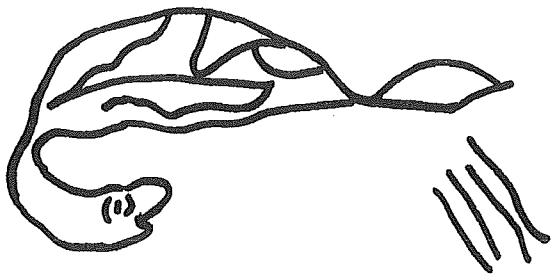

KENTUCKY CAVE ART SYMBOLS
drawings after actual cave art designs

Key to Kentucky Cave Art Symbols

Turtle Figure
Mud Glyph
Crumps Cave
Warren County

Shield
Mud Glyph
Crumps Cave
Warren County

ZigZag
Mud Glyph
Glyph Passage Cave
Adair County

Human Figure
Mud Glyph
Crumps Cave
Warren County

Human Face (?)

Devils Looking Glass
Pictograph
Mammoth Cave
Edmonson County

Geometric Design